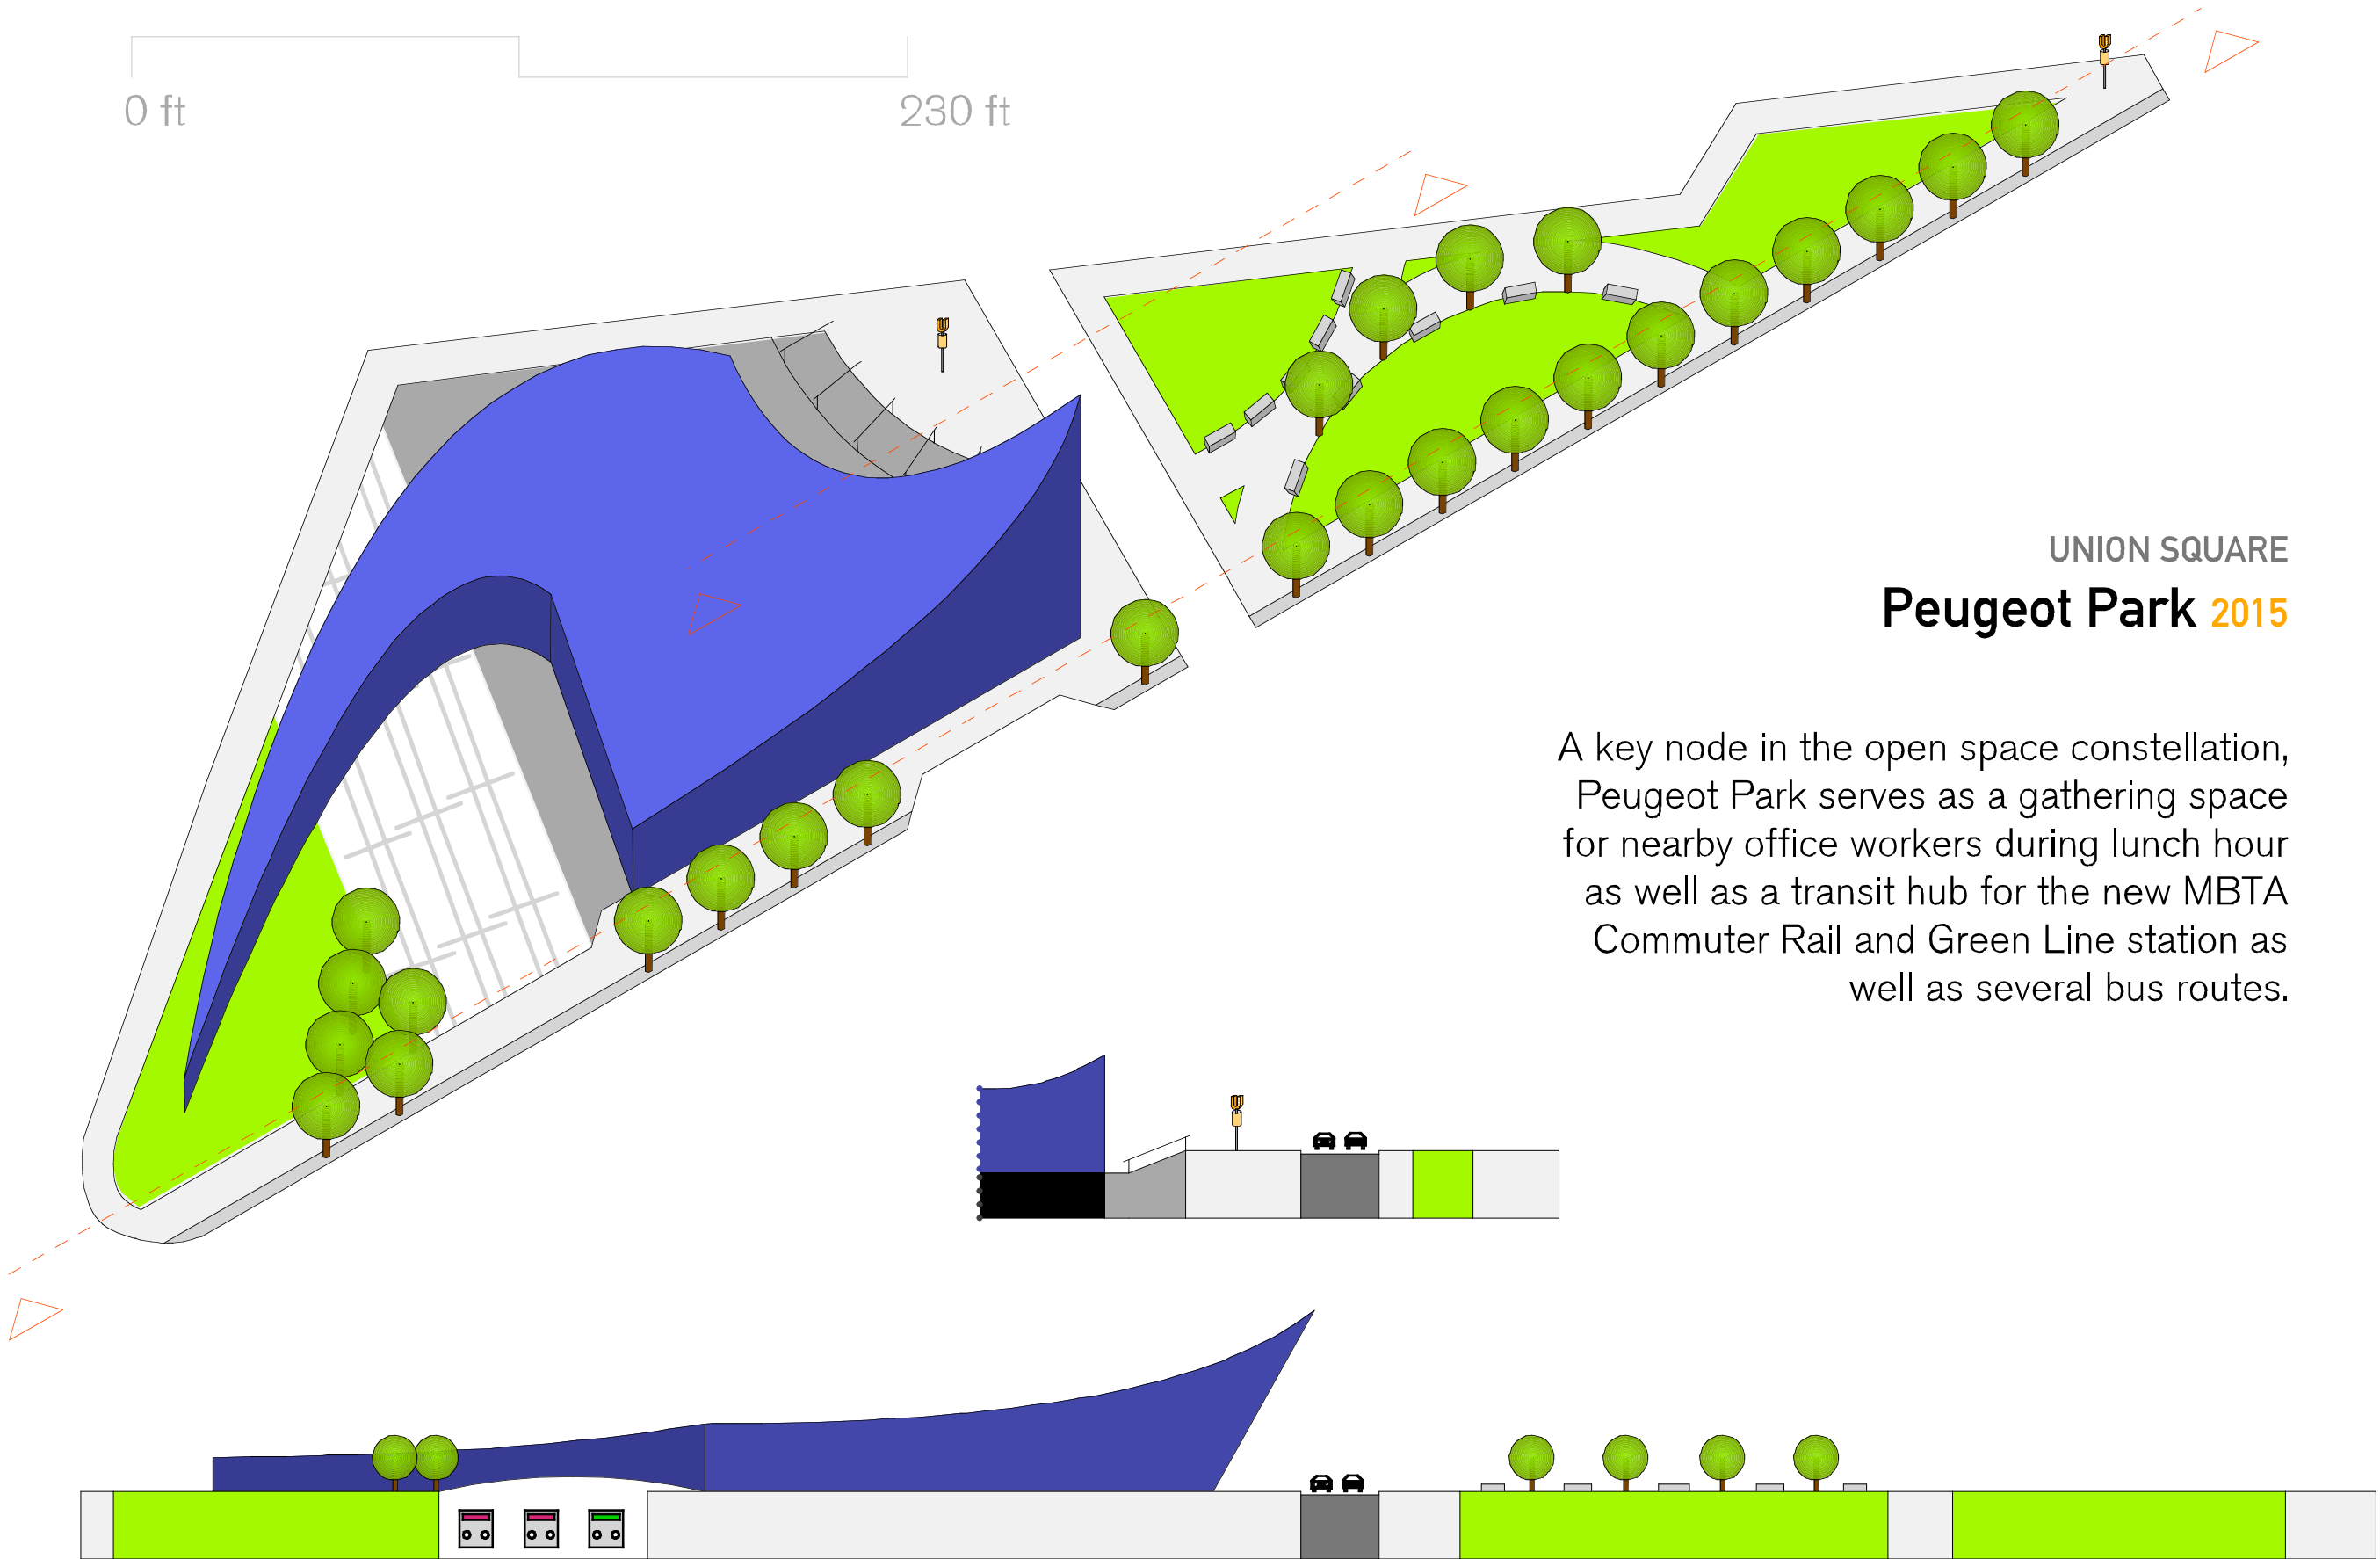

0 ft 230 ft

UNION SQUARE  
**Peugeot Park 2015**

A key node in the open space constellation, Peugeot Park serves as a gathering space for nearby office workers during lunch hour as well as a transit hub for the new MBTA Commuter Rail and Green Line station as well as several bus routes.